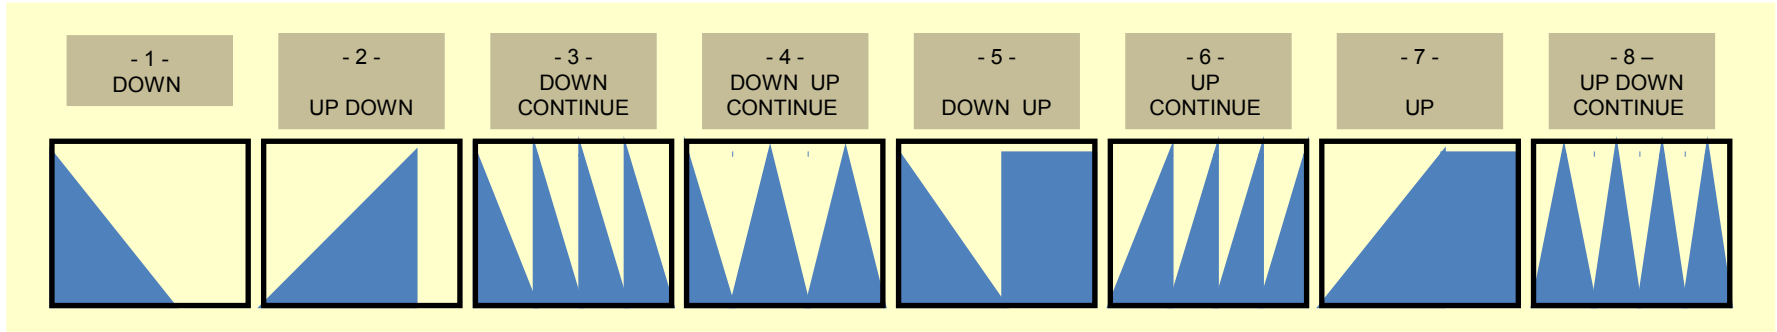

MIDIBox AY (YM)

V1.0 (05/2011)
Lemonhorse

ENV

ENVELOPE SHAPE

1 - 8

Note: the AY (YM) sound chip got no conventional ADSR envelope but there are 8 different envelope Shapes with adjustable Envelope Period.